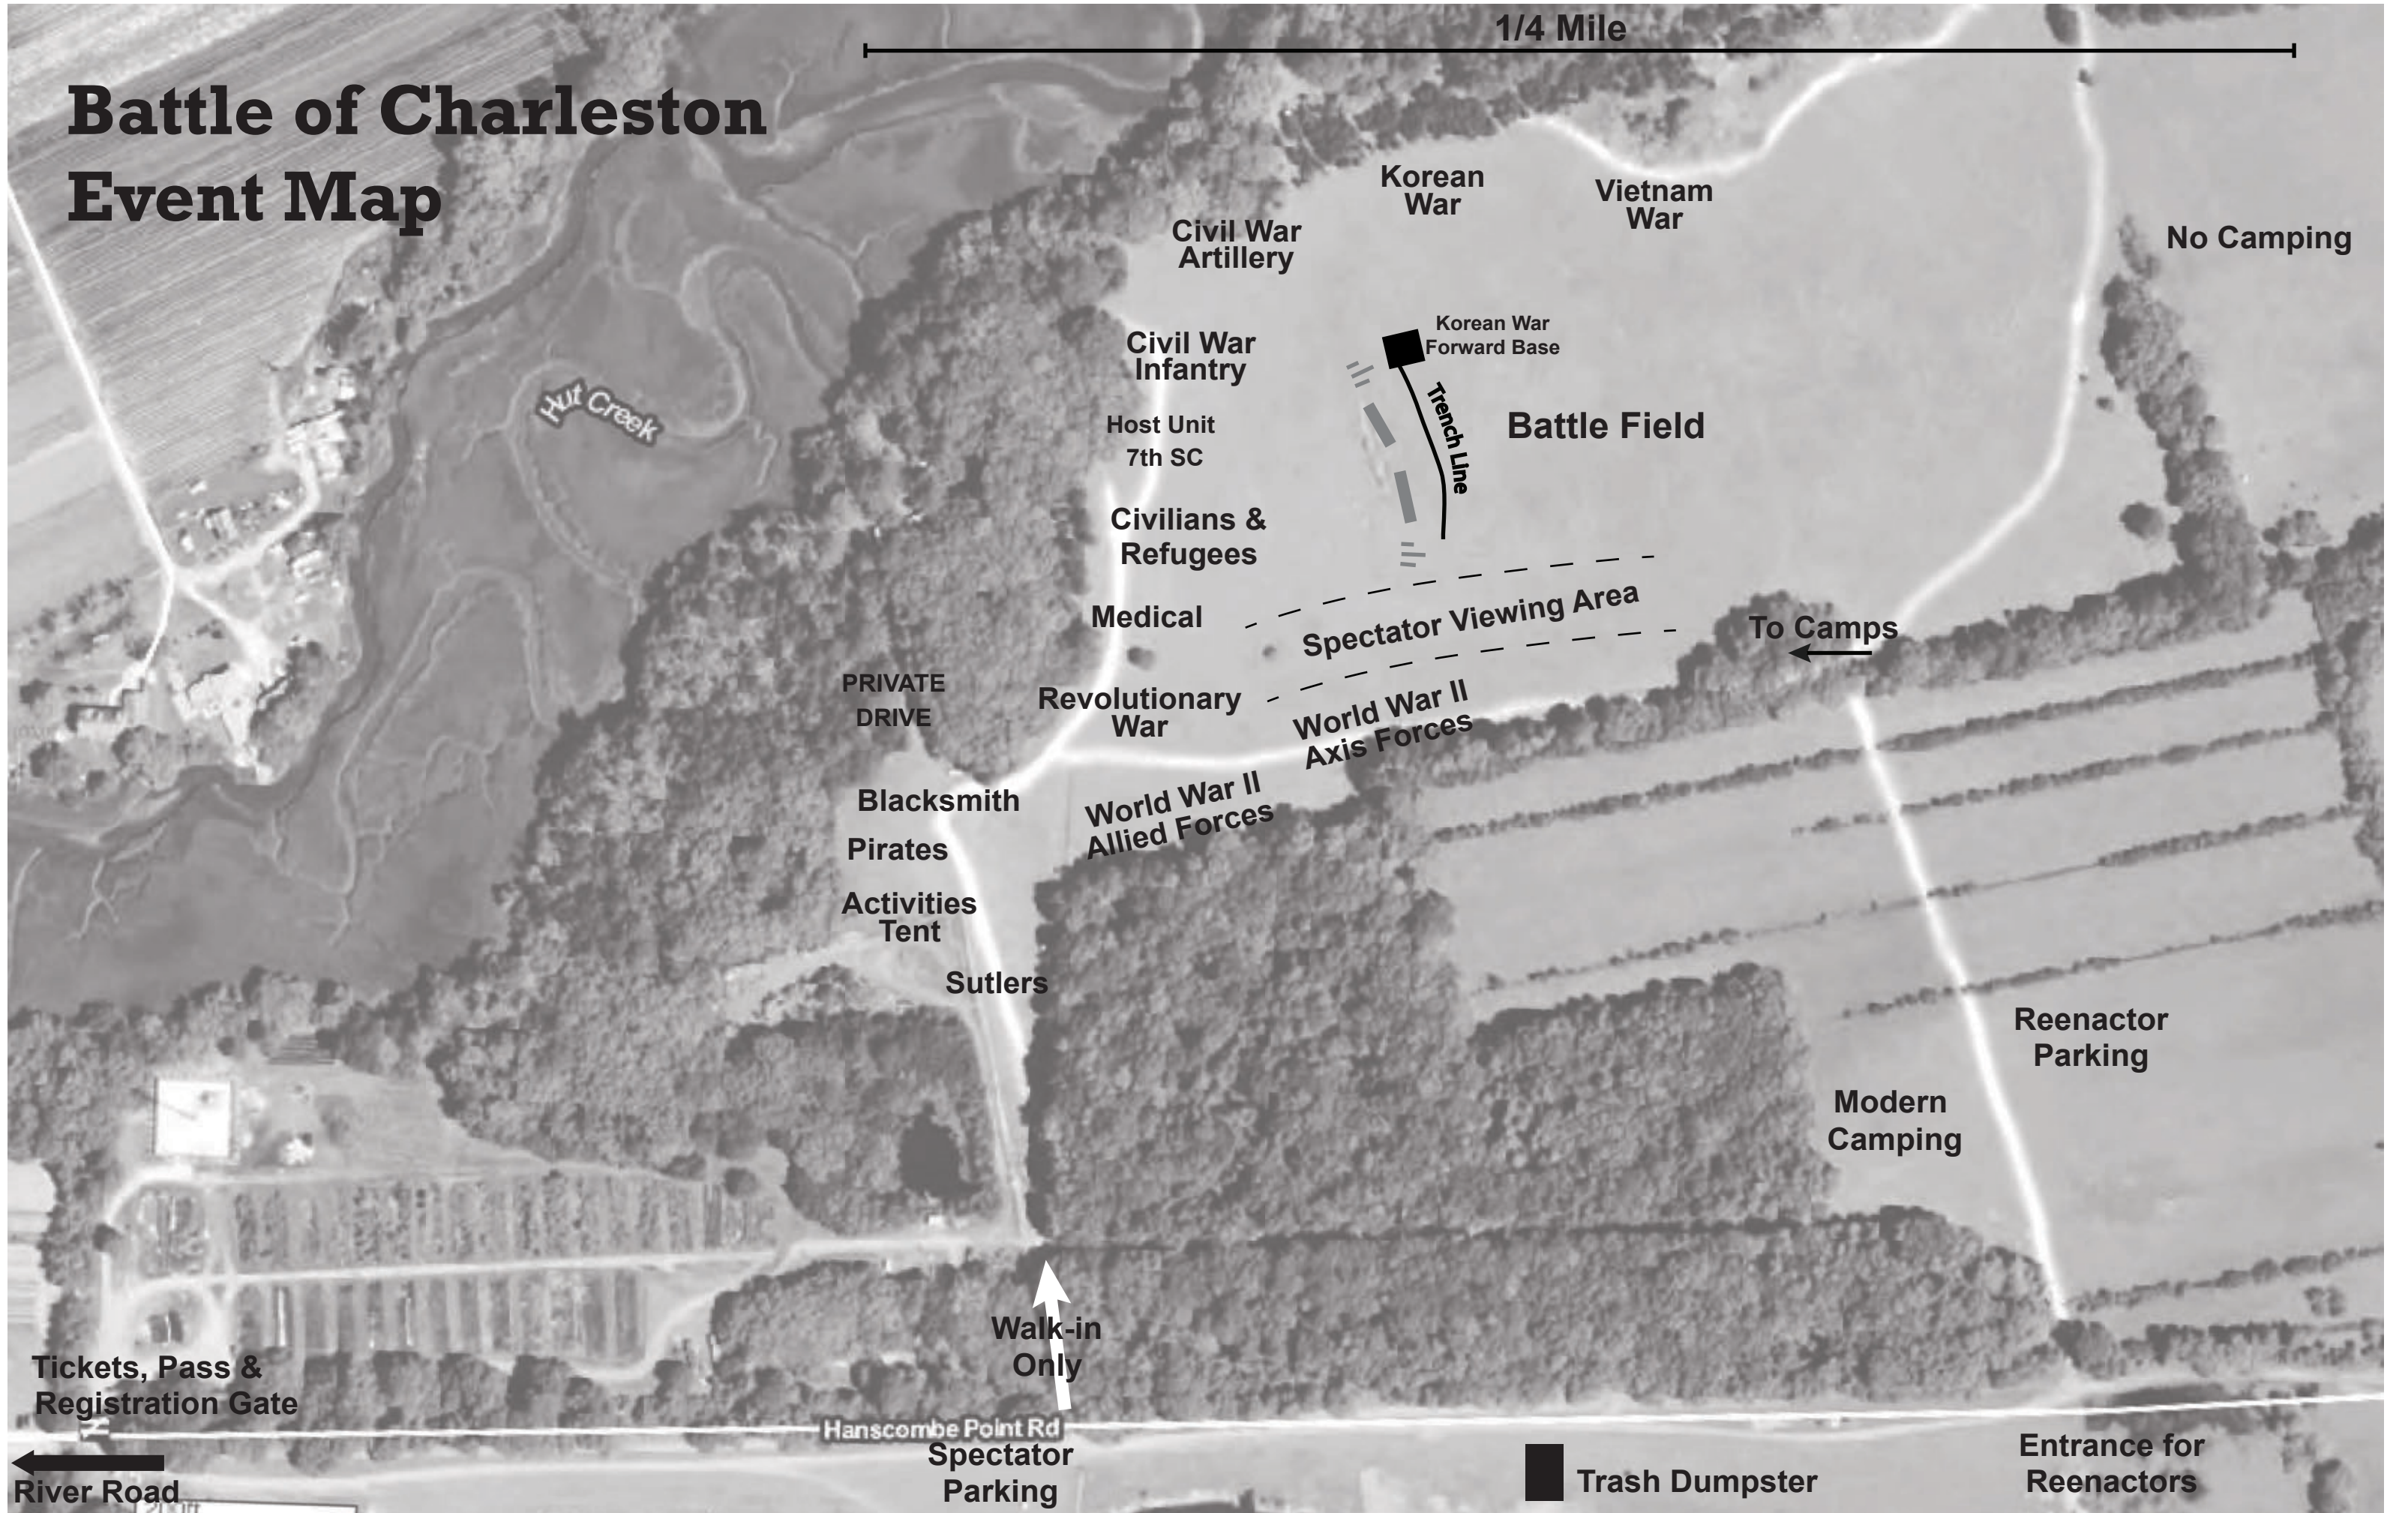

# Battle of Charleston Event Map

1/4 Mile

No Camping

Wit Creek

Korean War

Vietnam War

Civil War Artillery

Civil War Infantry

Host Unit 7th SC

Civilians & Refugees

Medical

Revolutionary War

World War II Allied Forces

World War II Axis Forces

Korean War Forward Base

Trench Line

Battle Field

To Camps

PRIVATE DRIVE

Blacksmith  
Pirates

Activities Tent

Sutlers

Reenactor Parking

Modern Camping

Walk-in Only

Hanscombe Point Rd  
Spectator Parking

Trash Dumpster

Entrance for Reenactors

Tickets, Pass & Registration Gate

River Road